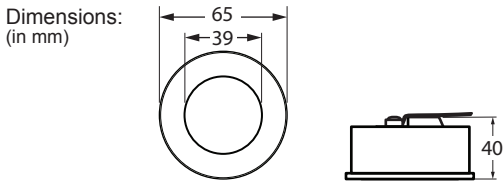

Fire Rated Fixed Low Profile Flush-Fit LED Downlights

(t) 01372 888 455 (e) sales@flairlight.co.uk (w) www.flairlight.co.uk

TECHNICAL DATA

Supply: 230Vac 6.5W
 Electrical Safety: ClassII (No Earth Reqd.)
 Ingress Protection: IP44 (Optional IP65 Bezel, with Clear Glass Lens, Part No: 40401.10)
 Fire Rating: 60 Mins. (BS476 Part 21)
 Light Source: 6W COB LED
 Bezel Finish: White (other finishes available)

Part No.	40184.--	40185.--	40186.--	40187.--
CCT:	2800K Warm White	4000K Cool White	2800K Warm White	4000K Cool White
Beam Angle:	36°	36°	36°	36°
Luminous Flux:	600Lm	630Lm	600Lm	630Lm
L.E.D. Driver:	Mains Dimmable		DALI Dimmable ... Contact Flairlight for other dimming options	