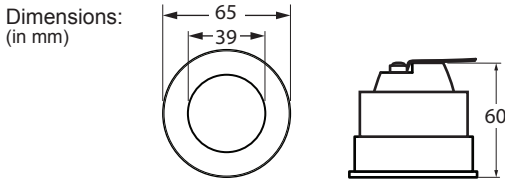

Regressed Fixed Low Profile Flush-Fit LED Downlights

(t) 01372 888 455 (e) sales@flairlight.co.uk (w) www.flairlight.co.uk

TECHNICAL DATA

Supply: 230Vac 6.5W
 Electrical Safety: ClassII (No Earth Reqd.)
 Ingress Protection: IP44 (Optional IP65 Bezel, with Clear Glass Lens, Part No: 40401.10)
 Light Source: 6W COB LED
 Bezel Finish: White (other finishes available)

Part No.	40164.--	40165.--	40166.--	40167.--
CCT:	2800K Warm White	4000K Cool White	2800K Warm White	4000K Cool White
Beam Angle:	36°	36°	36°	36°
Luminous Flux:	600Lm	630Lm	600Lm	630Lm
L.E.D. Driver:	Mains Dimmable		DALI Dimmable ... Contact Flairlight for other dimming options	