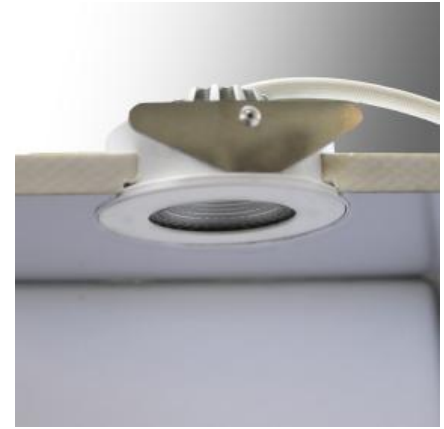

### TECHNICAL DATA

Supply: 230Vac 6.5W  
 Electrical Safety: ClassII (No Earth Reqd.)  
 Ingress Protection: IP44 (Optional IP65 Bezel, with Clear Glass Lens, Part No: 40401.10)  
 Light Source: 6W COB LED  
 Bezel Finish: White (other finishes available)