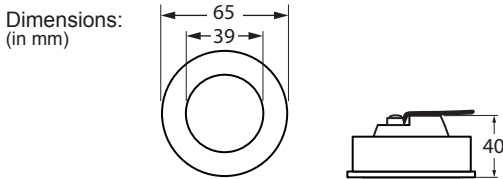

### TECHNICAL DATA

Supply: 230Vac 6.5W  
 Electrical Safety: ClassII (No Earth Reqd.)  
 Ingress Protection: IP44 (Optional IP65 Bezel, with Clear Glass Lens, Part No: 40401.10)  
 Light Source: 6W COB LED  
 Bezel Finish: White (other finishes available)