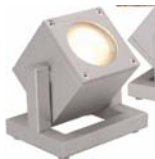

Type AA1 positioned in the decking on the terrace.

AA2

F/354/AA2

Flairlight Recessed LED fitting IP65 white LED, finish white.

Type AA2 positioned in the decking on the terrace.

AA3

F/354/AA3

Flairlight IP44 square spotlights.